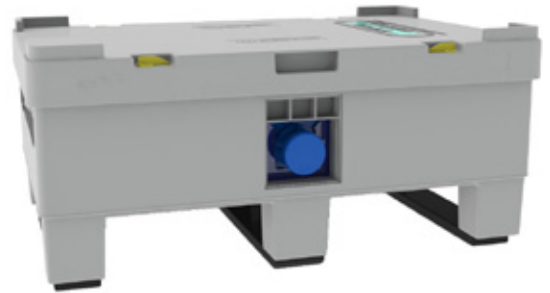

TPS Easifold[®] Plastic 250Ltr

The Easifold[®] 250 litre IBC container is designed as a more cost efficient alternative to smaller containers, drums, totes, pales or buckets. It is available in two versions, either with or without the option to dispense the product from the base of the IBC.

TPS Easifold[®] Plastic 250Ltr

Specifications

| | |
|--------------------------------|--------------------|
| External Dimensions (incl lid) | 809 x 609 x 833 mm |
| Foldable Height | 403 mm |
| Internal Volume | 264 Litre |
| Weight | 20 kg |
| Stack Empty | 5 High |
| Stack Full | 4 High |
| Colour | Grey |